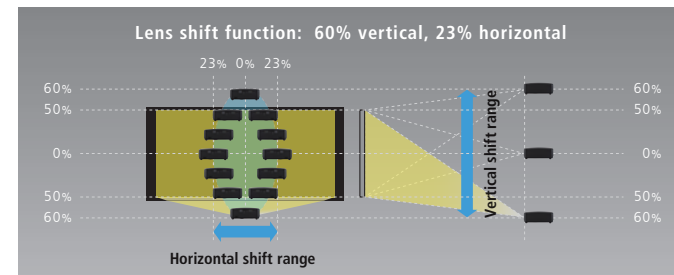

Specifications

Device	0.47" DMD (1920 x 1080)	
Resolution	3840 x 2160	
Lens	1.6x manual zoom/focus lens; f=14.3 – 22.9 mm, F 1.809	
Lens shift	Manual; Vertical ±60%, Horizontal ±23%	
Projection display size	60 – 200 inch	
Light source lamp	NSH 240W; Lamp life: Approx. 4,000 hours (Normal mode), Approx. 10,000 hours (Eco mode)	
Brightness	2,000 lm	
Contrast ratio	Dynamic: 100,000:1	
Input terminals	HDMI	2 (HDCP2.2 x1, HDCP1.4 x1)
	PC	1 (D-sub 15pin)
Output terminals	USB Type A	1 (Power supply 5 V/1.5 A)
	Trigger	1 (Mini jack, 12 V/0.1 A)
Control terminals	RS232C	1 (D-sub 9pin)
	USB Type B (mini)	1 (for service)
Power consumption	370 W (Standby: 0.5 W)	
Fan noise	29 dB/33 dB (Eco/Normal)	
Power requirement	AC 100 – 240 V, 50/60 Hz	
Dimensions (W x H x D)	333 x 135 x 331.5 mm / 13-1/8" x 5-5/16" x 13-1/16"	
Weight	4.8 kg/10.56 lbs.	

LX-UH1B

LX-UH1W

LX-UH1

4K-resolution DLP Projector

- Dynamic contrast ratio: 100,000:1
- Brightness: 2,000 lm
- Compatible with HDMI standards (4K/60P 4:4:4) and HDCP 2.2
- Available in 2 colours (black and white)

Easy Installation

Compact Design for Installation Convenience

This small projector produces big 4K images despite its compact dimensions: just 33 cm by 33 cm, and less than 12.5 cm high. The space-saving LX-UH1 can thus be installed wherever is most convenient, hanging from the ceiling or placed on a shelf.

Wide Lens Shift Function: ±60% Vertical, ±23% Horizontal

A compact design facilitates projector installation – but if lens shift is insufficient it may require keystone adjustment, which can degrade picture quality. There are no such worries with the LX-UH1, however, as it features a wide lens shift: ±60% vertically and ±23% horizontally.