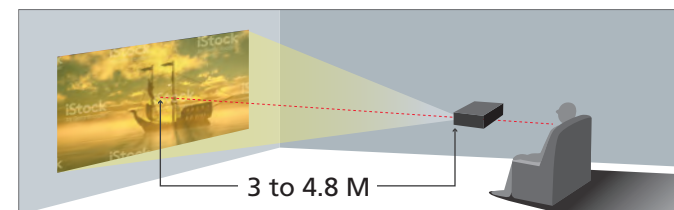

Easy Installation

Compact Design for Installation Convenience

This small projector produces big 4K images despite its compact dimensions: just 33 cm by 33 cm, and less than 12.5 cm high. The space-saving LX-UH1 can thus be installed wherever is most convenient, hanging from the ceiling or placed on a shelf.

Wide Lens Shift Function: ±60% Vertical, ±23% Horizontal

A compact design facilitates projector installation – but if lens shift is insufficient it may require keystone adjustment, which can degrade picture quality. There are no such worries with the LX-UH1, however, as it features a wide lens shift: ±60% vertically and ±23% horizontally.

1.6x High-resolution Lens

The LX-UH1 features a 1.6-times zoom lens. For a typical 100-inch picture size, the projector would be installed between 3 and 4.8 metres from the screen – an added convenience when space is at a premium. Refer to Projection Distance Chart on the back of the brochure for more.