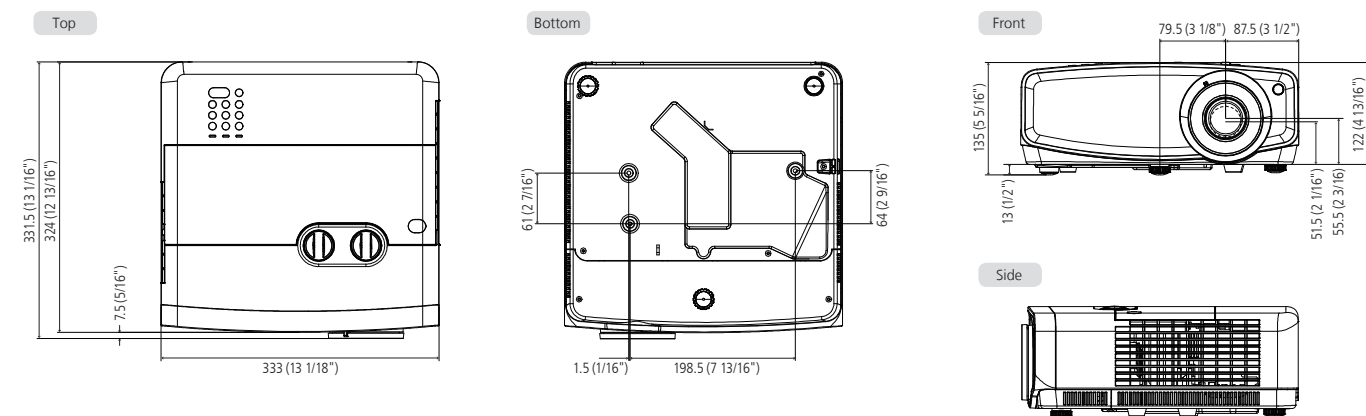

Specifications

Device	0.47" DMD (1920 x 1080)	
Resolution	3840 x 2160	
Lens	1.6x manual zoom/focus lens; f=14.3 – 22.9 mm, F 1.809	
Lens shift	Manual; Vertical ±60%, Horizontal ±23%	
Projection display size	60 – 200 inch	
Light source lamp	NSH 240W; Lamp life: Approx. 4,000 hours (Normal mode), Approx. 10,000 hours (Eco mode)	
Brightness	2,000 lm	
Contrast ratio	Dynamic: 100,000:1	
Input terminals	HDMI	2 (HDCP2.2 x1, HDCP1.4 x1)
	PC	1 (D-sub 15pin)
Output terminals	USB Type A	1 (Power supply 5 V/1.5 A)
	Trigger	1 (Mini jack, 12 V/0.1 A)
Control terminals	RS232C	1 (D-sub 9pin)
	USB Type B (mini)	1 (for service)
Power consumption	370 W (Standby: 0.5 W)	
Fan noise	29 dB/33 dB (Eco/Normal)	
Power requirement	AC 100 – 240 V, 50/60 Hz	
Dimensions (W x H x D)	333 x 135 x 331.5 mm / 13-1/8" x 5-5/16" x 13-1/16"	
Weight	4.8 kg/10.56 lbs.	

*Projection distances are design specifications accurate to ±5%.

Connectors

Optional Accessory

Replacement Lamp: PK-L2417U

External Dimensions Unit: mm (inch)

• DLP is a registered trademark of Texas Instruments • HDMI, the HDMI logo and High-Definition Multimedia Interface are registered trademarks of HDMI Licensing LLC. • All other brand or product names may be trademarks and/or registered trademarks of their respective owners. • An additional payment is required for installation of the projector or a new lamp, if necessary. • All pictures in this brochure are simulated. • Design and specifications are subject to change without notice. • Any rights not expressly granted herein are reserved.

Easy Installation

Compact Design for Installation Convenience

This small projector produces big 4K images despite its compact dimensions: just 33 cm by 33 cm, and less than 12.5 cm high. The space-saving LX-UH1 can thus be installed wherever is most convenient, hanging from the ceiling or placed on a shelf.