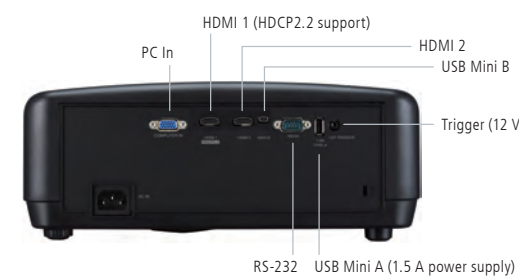

Projection Distance Chart

Screen diagonal (inch)	Display size (16:9)				Projection distance			
	Width		Height		Wide		Tele	
(inch)	(inch)	(cm)	(inch)	(cm)	(inch)	(cm)	(inch)	(cm)
60	52	133	29	75	71	180	113	288
70	61	155	34	87	83	210	132	336
80	70	177	39	100	94	240	151	384
90	78	199	44	112	106	270	170	432
100	87	221	49	125	118	300	189	480
110	96	244	54	137	130	330	208	528
120	105	266	59	149	142	360	227	576
130	113	288	64	162	154	390	246	624
140	122	310	69	174	165	420	265	672
150	131	332	74	187	177	450	283	720
160	139	354	78	199	189	480	302	768
170	148	376	83	212	201	510	321	816
180	157	398	88	224	213	540	340	864
190	166	421	93	237	224	570	359	912
200	174	443	98	249	236	600	378	960

*Projection distances are design specifications accurate to ±5%.

Connectors

Optional Accessory

Replacement Lamp: PK-L2417U